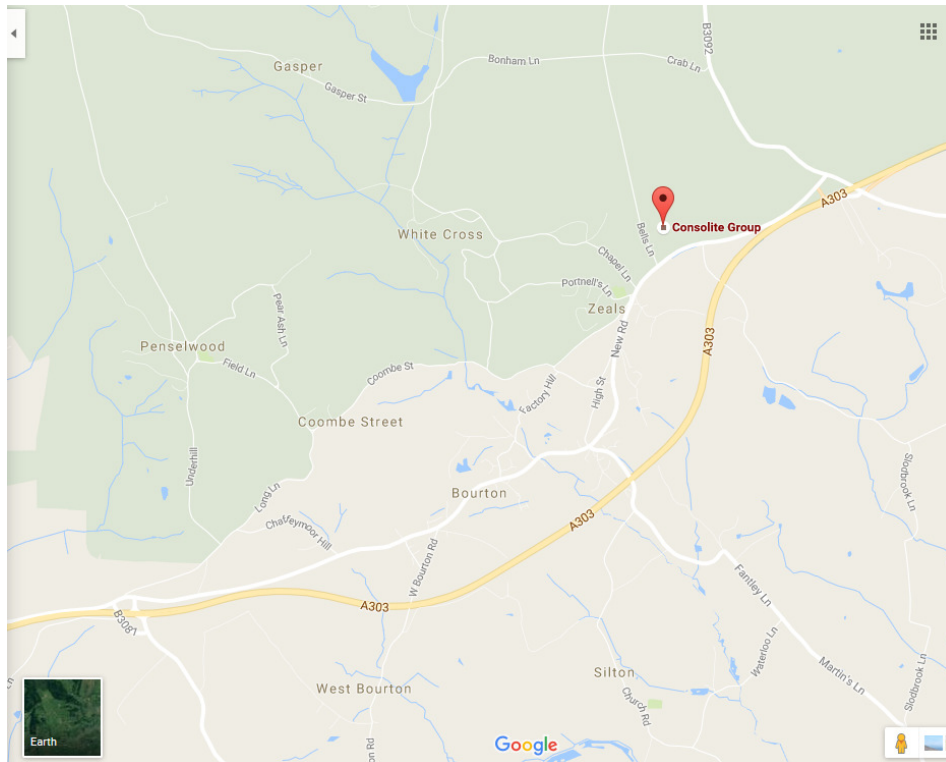

The Consolite Group – How to Find Us

Contact Details:

The Consolite Group
St.Martin's Business Park
Bells Lane, Zeals
Wiltshire, BA12 6LY
United Kingdom

Telephone: +44 (0)1747 840900
Fax: +44 (0)1747 841500
Email: sales@consolite.co.uk

Directions:

From the A303 – coming from London

Take the exit towards Lower Zeals/Zeals/Mere/Stourton/Bourton
After 0.2 miles turn right onto B3092
After 0.2 miles turn left
After 0.7 miles turn right onto Bells Lane

From the A303 – coming from Devon

Take the exit towards Lower Zeals/Zeals/Mere/Stourton/Frome/B3092/Gillingham/The Deverills/B3095 from A303
After 0.8 miles turn left
After 0.7 miles turn right onto Bells Lane

On Bells Lane

Consolite is on the right hand side after about 200 metres, at the end of the row of houses. There is a 10 mph sign which signals the entrance to Consolite. You will see the gates of Consolite straight ahead.