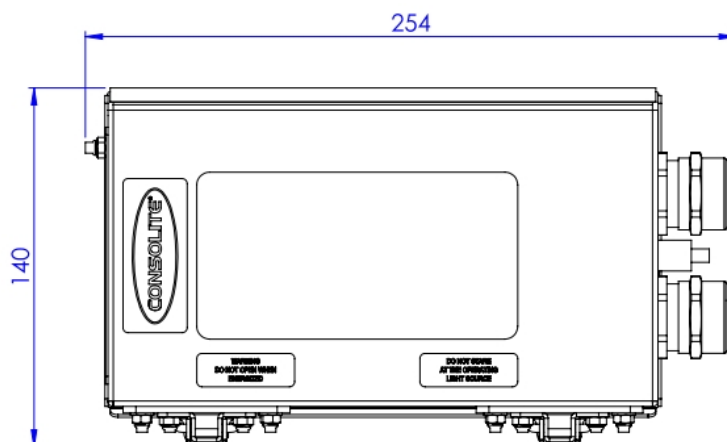

Options

Low Output Red (Low level for safety)
High Output White (equivalent to 2 x T5 14W)
Dual Mode: High Output White, Low Level White NVG
115V to 240V AC
Explosion proof, EX Zone II or Non EX rated
M25 Gland