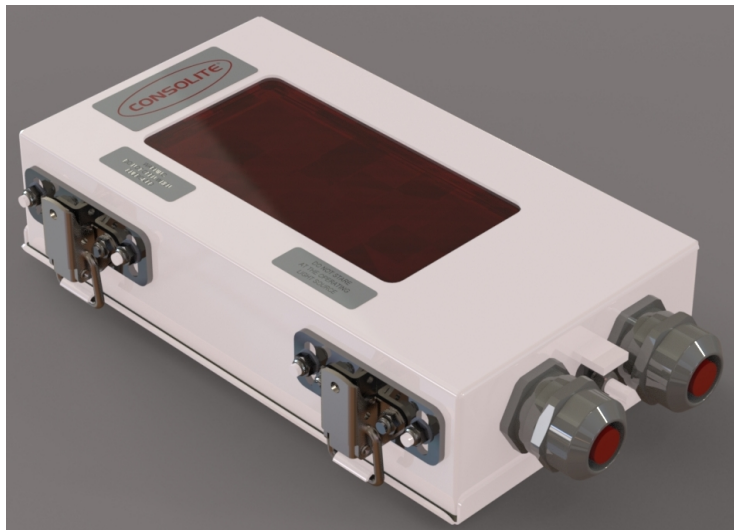

A small rugged surface mount LED luminaire designed to replace 2xT5 fluorescent units typically used in machinery spaces, and other spaces of similar requirements.

Features

LED technology - low power, high reliability
Rugged construction, folded steel housing
Painted white for full protection
IP66 rated for full weatherproofing
Simple installation - wired ready for connection

Options

Low Output Red (Low level for safety)
High Output White (equivalent to 2 x T5 14W)
Dual Mode: High Output White, Low Level White NVG
115V to 240V AC
Explosion proof, EX Zone II or Non EX rated
M25 Gland